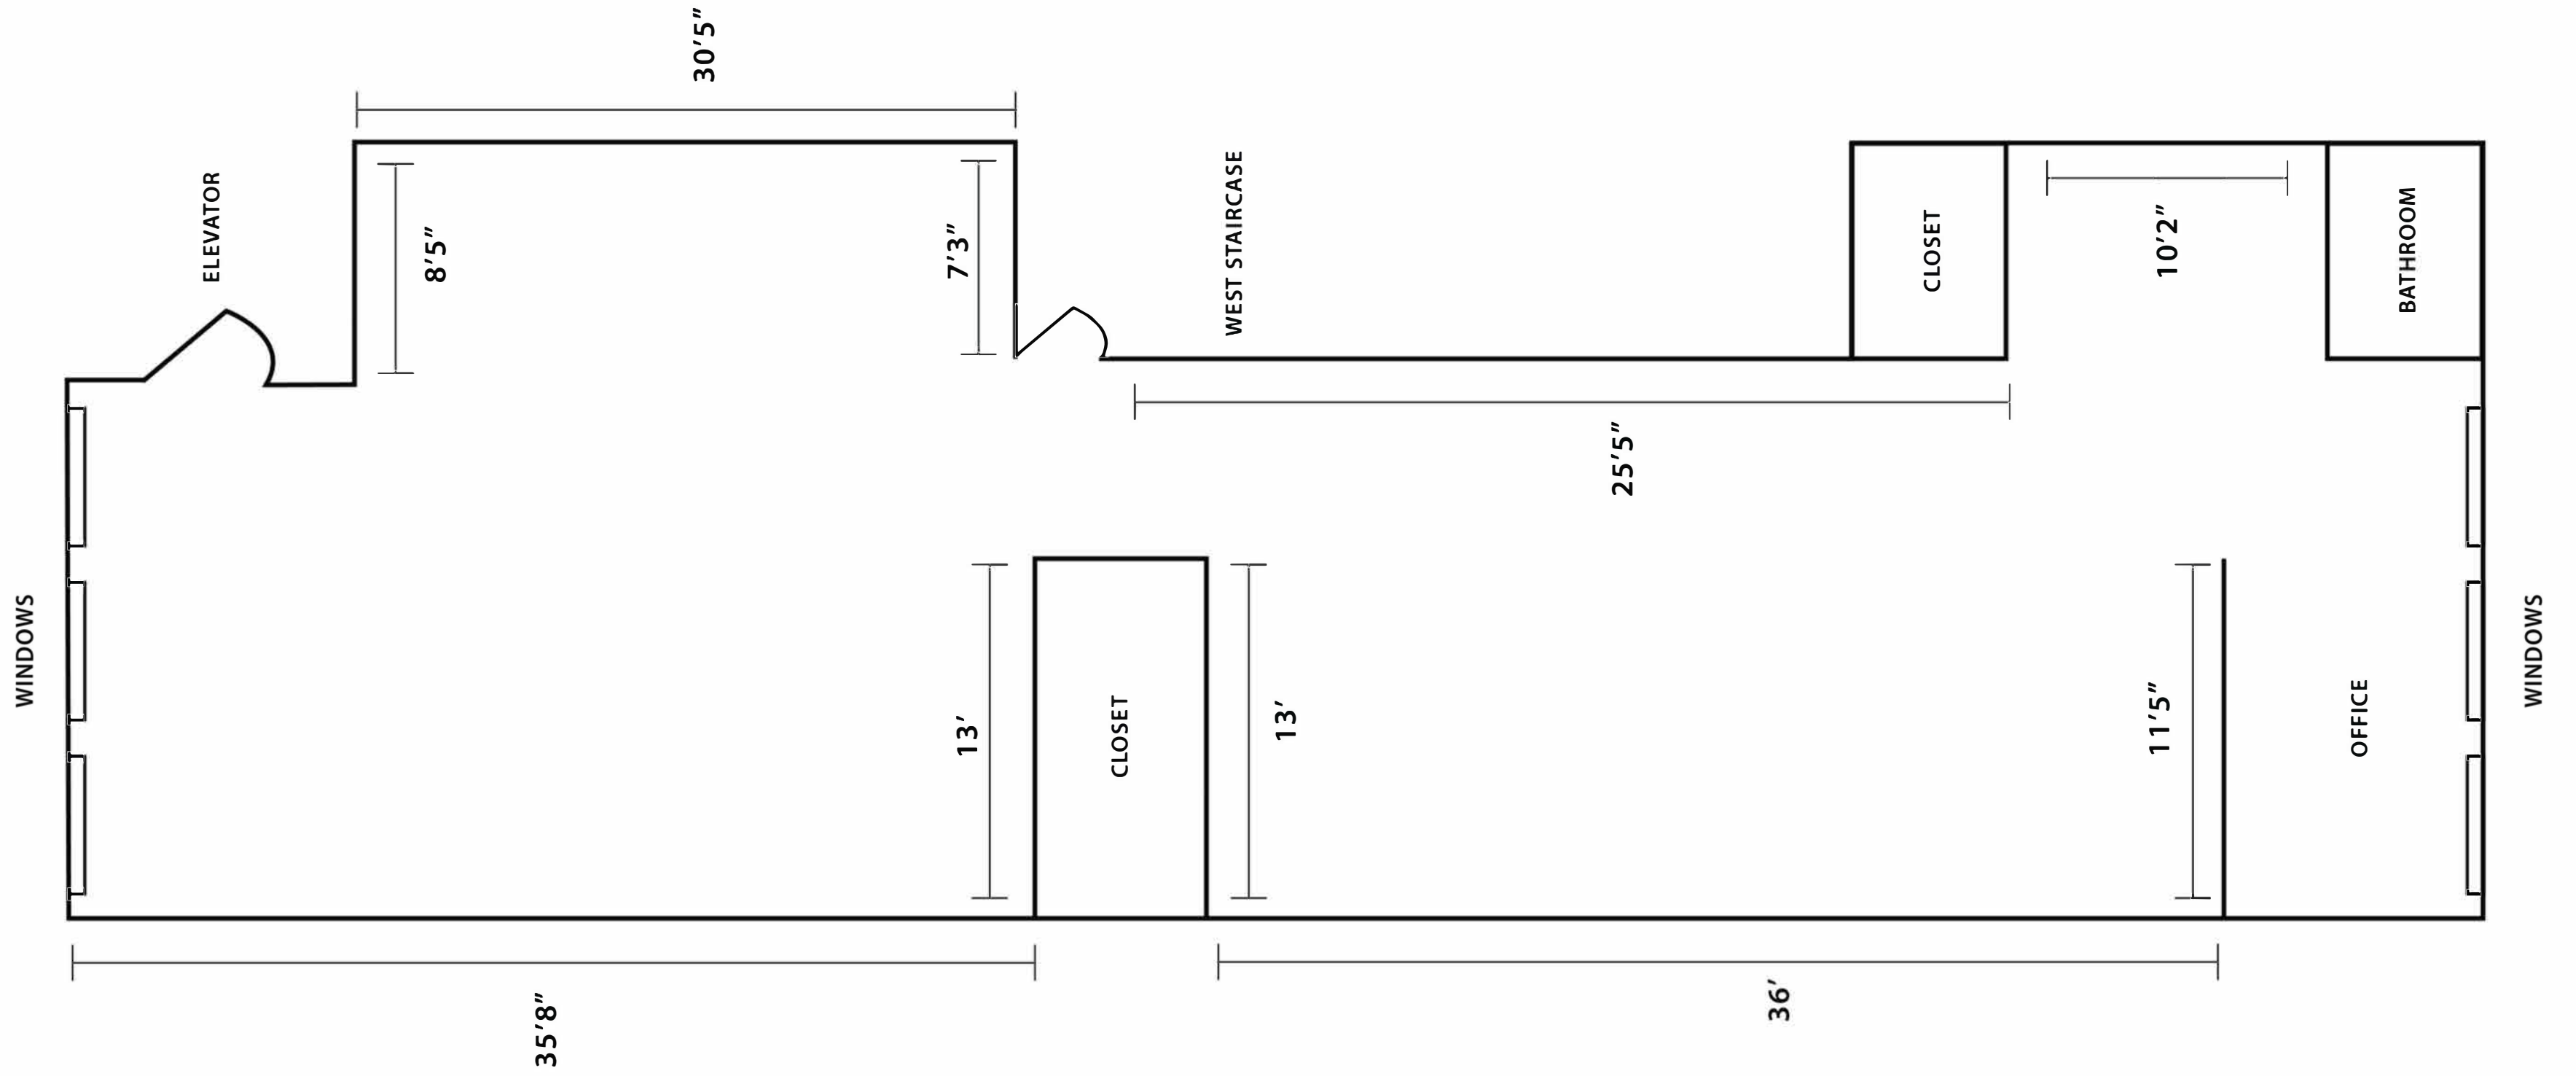

Contact for Venue Rental

2,300 sq ft.